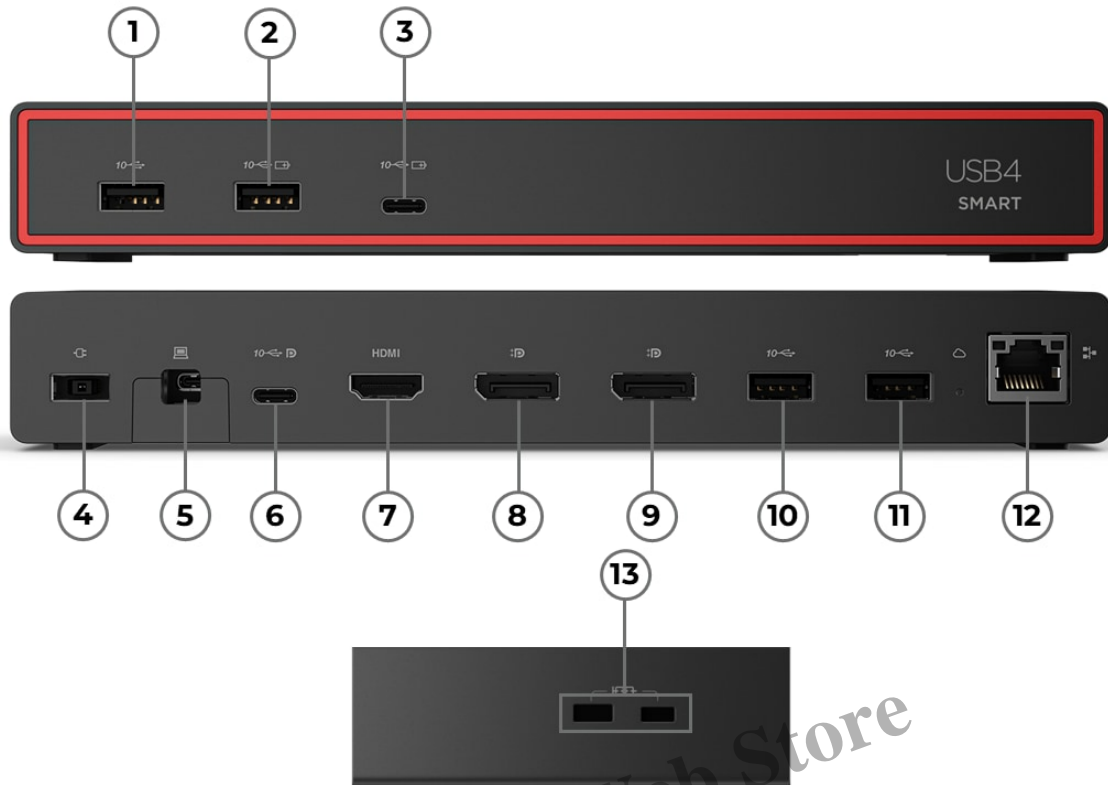

Lenovo ThinkPad USB4 Smart Dock 5500 – 40BC0100UK

Description

Lenovo ThinkPad USB4 Smart Dock 5500 – 40BC0100UK

The **Lenovo ThinkPad USB4 Dock 5500** is a high-performance docking solution designed to boost productivity for businesses and IT teams across the **Middle East and Africa**. With **USB4 connectivity**, **power delivery**, and multi-display support, the **Lenovo ThinkPad USB4 Dock** transforms your Lenovo laptop into a fully equipped workstation. Available through **Supertech**, it is ideal for corporate offices, professional workspaces, and enterprise IT deployments.

Top Features

- The ThinkPad® USB4 Smart Dock 5500 With the latest USB4 technology, makes the connectivity performance quadrupled compare to USB-C 3.2 Gen 2, with up to 40 Gbps bandwidth, you can have up to either one Ultra-High Resolution 8K 60Hz Displays or two 4K 144Hz High Refresh Rate monitor setup to fully extend your Lenovo laptop to a compute platform with all different kinds of Peripheral Devices. It supports PD 3.1 and output up to 100W to give a fast charge to your laptop, you can expand the potential of your workspace with ease.
- Universal Dock Compatibility a cross different Operating System.
- With Lenovo™ Accessories Fleet Manager (LAFM), the New Gen Cloud-Based Intelligent Manageability runs on Web Browser, can let IT manager to Manage, Update, Configure and Dignostic their dock fleet in a Flexible, Efficient and Convenient way at anytime, anywhere with ease.

- | | | | |
|----|-----------------------------|-----|-----------------------|
| 1. | USB-A 3.2 Gen 2 | 8. | DisplayPort |
| 2. | USB-A 3.2 Gen 2 (always on) | 9. | DisplayPort |
| 3. | USB-C 3.2 Gen 2 (always on) | 10. | USB-A 3.2 Gen 2 |
| 4. | Power Connector | 11. | USB-A 3.2 Gen 2 |
| 5. | USB4 – for Host connect | 12. | Gigabit Ethernet |
| 6. | USB-C 3.2 Gen 2 | 13. | 2x Security lock slot |
| 7. | HDMI | | |