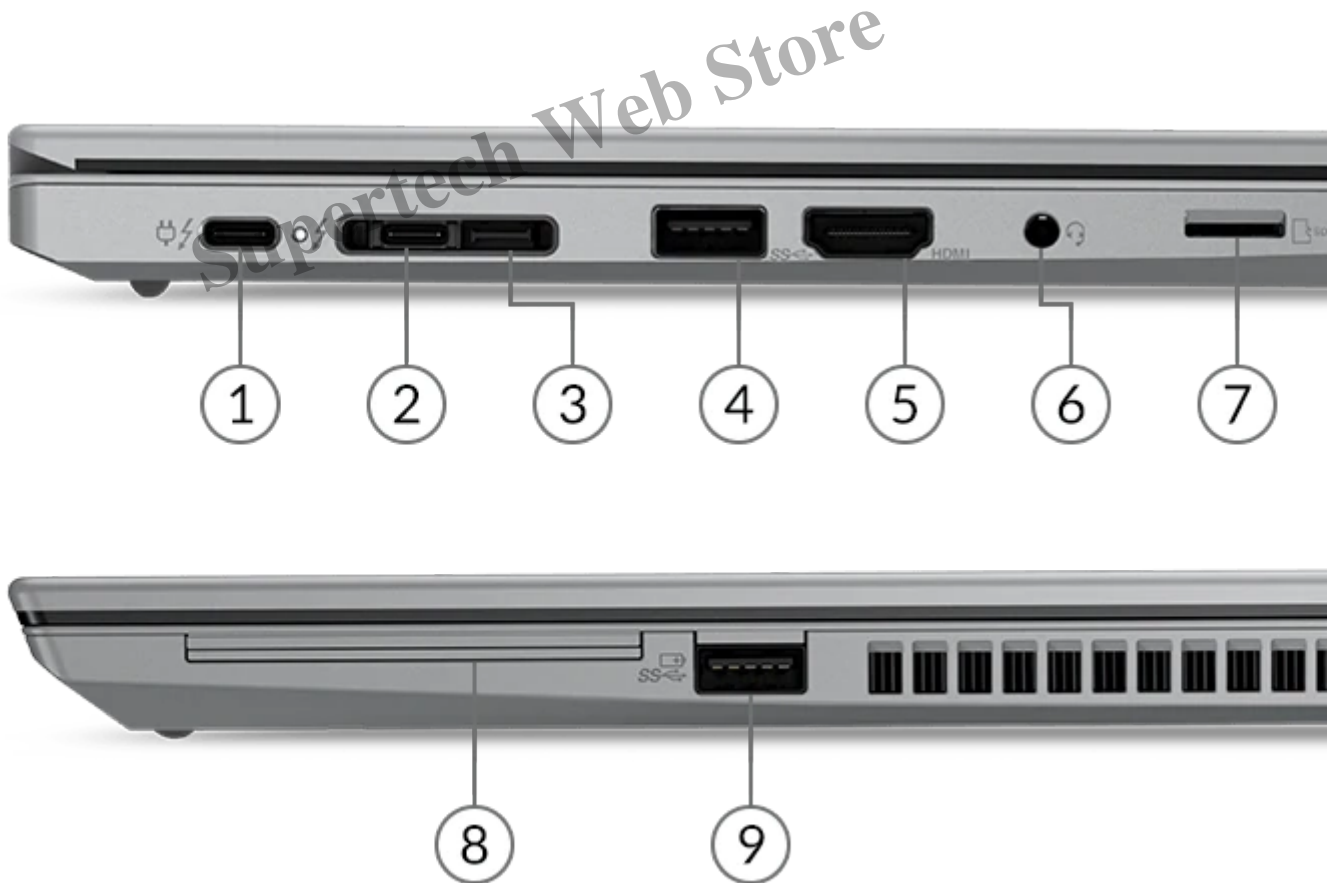

\* Optional WWAN availability varies by region and must be configured at time of purchase; it requires a network service provider.

- Ports / Slots**
- 2 x USB-A 3.2 Gen 1 (1 always on)
  - 2 x USB-C Thunderbolt™ 4 (Power Delivery, Data Transfer, DisplayPort)
  - MicroSD card reader
  - Optional: Smart card reader or RFID Card Reader
  - Headphone / mic combo
  - HDMI 2.0
  - Optional RJ45

**Supported Docking**

- ThinkPad Thunderbolt Dock Gen 2
- ThinkPad Basic/Pro/Ultra Dock
- Side mechanical docking

**What's in the box**

- ThinkPad T14 Gen 2 Intel
- 65W AC Adapter (Supports Rapid Charge)
- 3 Cell 50Whr Internal Battery
- Quick Start Guide

Specifications may vary depending on region/model and availability

[Collapse tech specs](#)

**Ports & Slots**

- 1  
USB-C Thunderbolt™ 4 (power delivery)
- 7  
MicroSD card reader
- 2

USB-C Thunderbolt™ 4

- 8  
Optional Smart card reader
- 3  
Side Docking Connector – Available on select models
- 9  
USB-A 3.2 Gen 1 (always on)
- 4  
USB-A 3.2 Gen 1
- 10  
Optional RJ45
- 5  
HDMI 2.0
- 11  
Kensington lock slot
- 6  
Headphone / mic combo