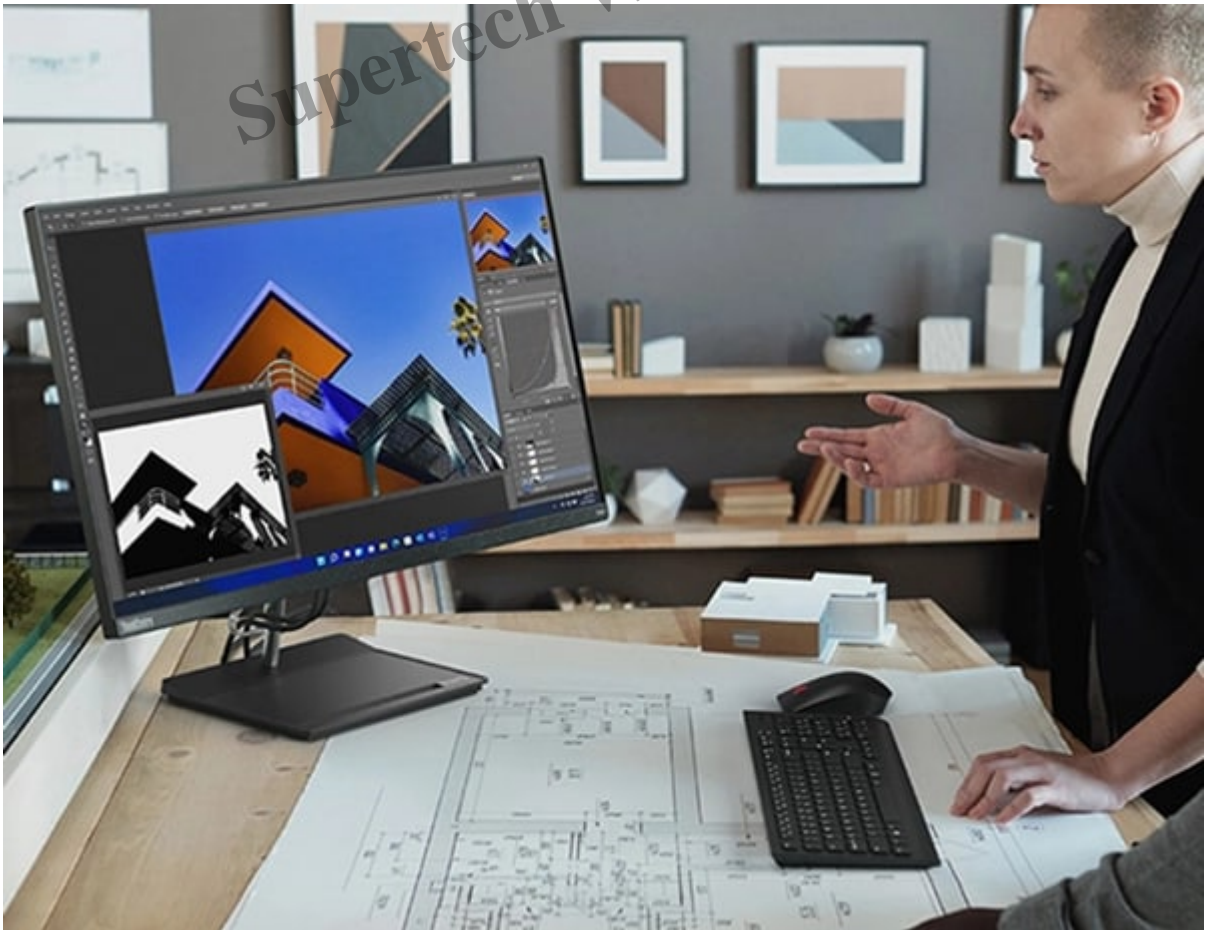

Raise the bar, effortlessly

As yet another deadline approaches, you need a PC you can trust. Like the space-saving ThinkCentre neo 30a 27" all-in-one PC. It has powerful 13th Gen Intel® Core™ processors and integrated graphics. It can therefore handle anything from intensive number-crunching to intricate hi-res designs and painstaking video-editing. What's more, it saves on desk space, too.

All you need to be creative & productive

Visually, the ThinkCentre neo 30a 27" AIO walks the walk and talks the talk. Its 27" FHD almost-borderless display delivers superb clarity, along with an array of stunning colours and amazing brightness. It also boasts an impressive 90% screen-to-body-ratio and seamless 60Hz refresh rates. So whether you're finalising a design or putting the finishing touches to a key presentation, this stylish all-in-one PC gets the job done.

A joy to work with & manage

The ThinkCentre neo 30a 27\" AIO is a breeze to use for end-users and IT teams, alike. This all-in-one PC comes with a host of smart features, such as Lenovo Vantage enabling it to be used right out of the box. It's also easy to manage, update, and secure—even if the users and IT teams are in different locations. Plus, thanks to its Alexa-based Voice Assist feature, being organised, informed, and entertained couldn't be easier.

Because things happen

Designed to be secure, the ThinkCentre neo 30a 27" AIO is fully compliant with ThinkShield, a customisable hardware and software security platform to help thwart would-be criminals. It also comes with the Firmware Trusted Platform Module (FTPM), so your data and passwords are encrypted. In addition, there's a smart cable clip slot at the rear so you can lock other devices via their cables to this all-in-one PC with a smart cable lock (optional, not supplied).