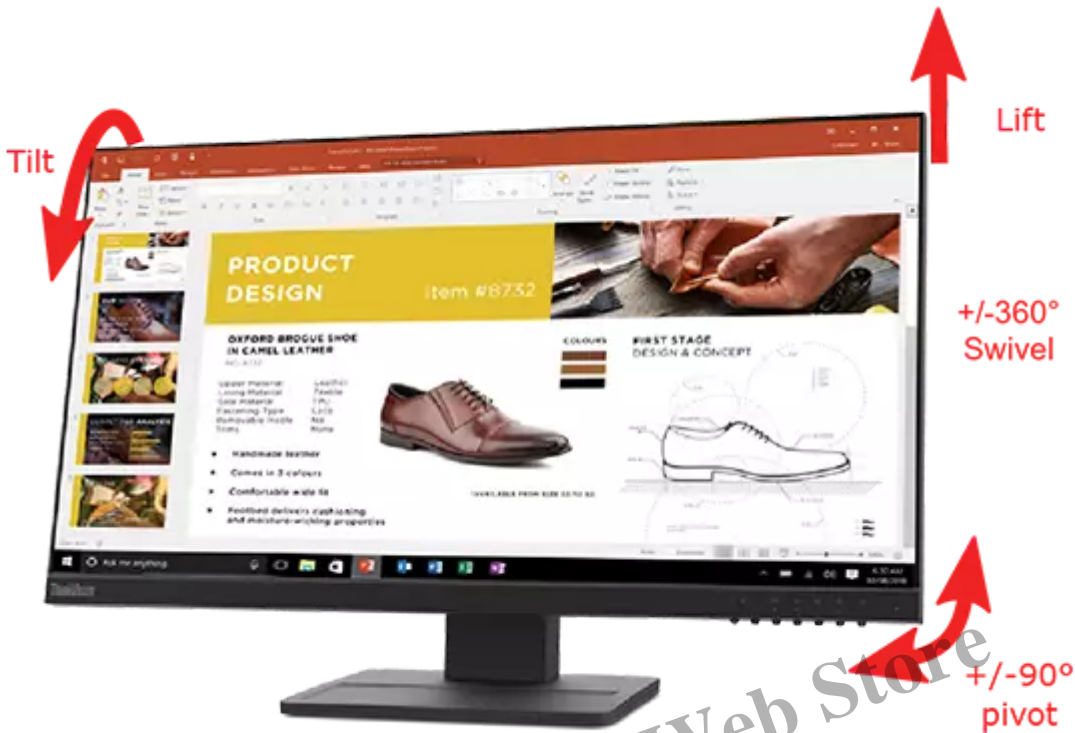

## Consistent Visuals

Full-HD resolution with an In-Plane Switching display delivers clear visuals even at different viewing angles. The 3-side NearEdgeless bezels allow users to set up a multi-screen workplace for efficient multitasking and collaboration. Moreover, TÜV Rheinland Eye Comfort certification ensures minimal eye strain and fatigue.

## Seamless Interfacing

Catering to the needs of the new-gen workforce, the ThinkVision E24-28 offers multiple connectivity options such as DP, VGA, and HDMI, enabling them to collaborate and engage with their peers efficiently. The built-in speakers on this monitor provide decent audio clarity, enhancing the productivity in meetings.

### Crafted for Convenience

Designed keeping its users in mind, the ThinkVision E24-28 provides a lift range of 155 mm, tilt angles of  $-5^{\circ} / 22^{\circ}$ , swivel angles of  $\pm 360^{\circ}$ , and a pivot range of  $\pm 90^{\circ}$ , giving employees the option to customize the monitor any way they want, minimizing neck and back strains and aches. The 100 mm VESA mount support offers flexible mounting options to optimize the available workspace.