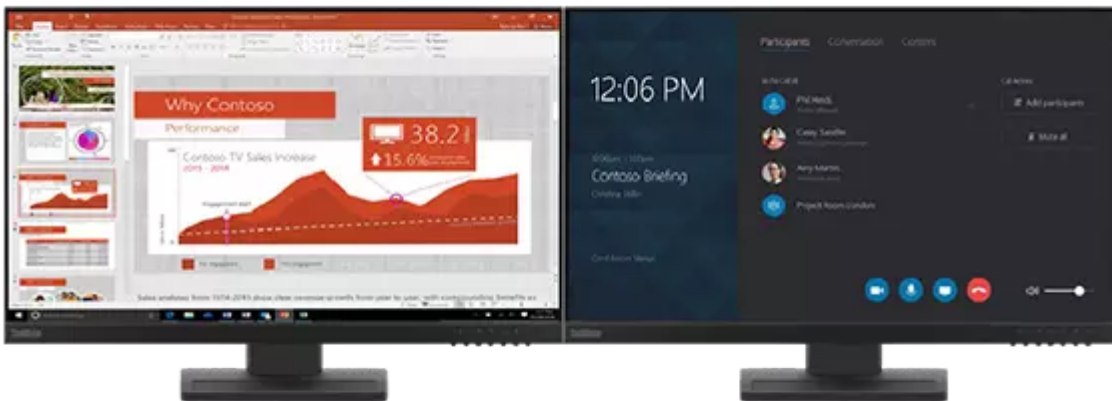

## Consistent Visuals

Full-HD resolution with an In-Plane Switching display delivers clear visuals even at different viewing angles. The 3-side NearEdgeless bezels allow users to set up a multi-screen workplace for efficient multitasking and collaboration. Moreover, TÜV Rheinland Eye Comfort certification ensures minimal eye strain and fatigue.

## Seamless Interfacing

Catering to the needs of the new-gen workforce, the ThinkVision E24-28 offers multiple connectivity options such as DP, VGA, and HDMI, enabling them to collaborate and engage with their peers efficiently. The built-in speakers on this monitor provide decent audio clarity, enhancing the productivity in meetings.

### Crafted for Convenience

Designed keeping its users in mind, the ThinkVision E24-28 provides a lift range of 155 mm, tilt angles of  $-5^{\circ} / 22^{\circ}$ , swivel angles of  $\pm 360^{\circ}$ , and a pivot range of  $\pm 90^{\circ}$ , giving employees the option to customize the monitor any way they want, minimizing neck and back strains and aches. The 100 mm VESA mount support offers flexible mounting options to optimize the available workspace.