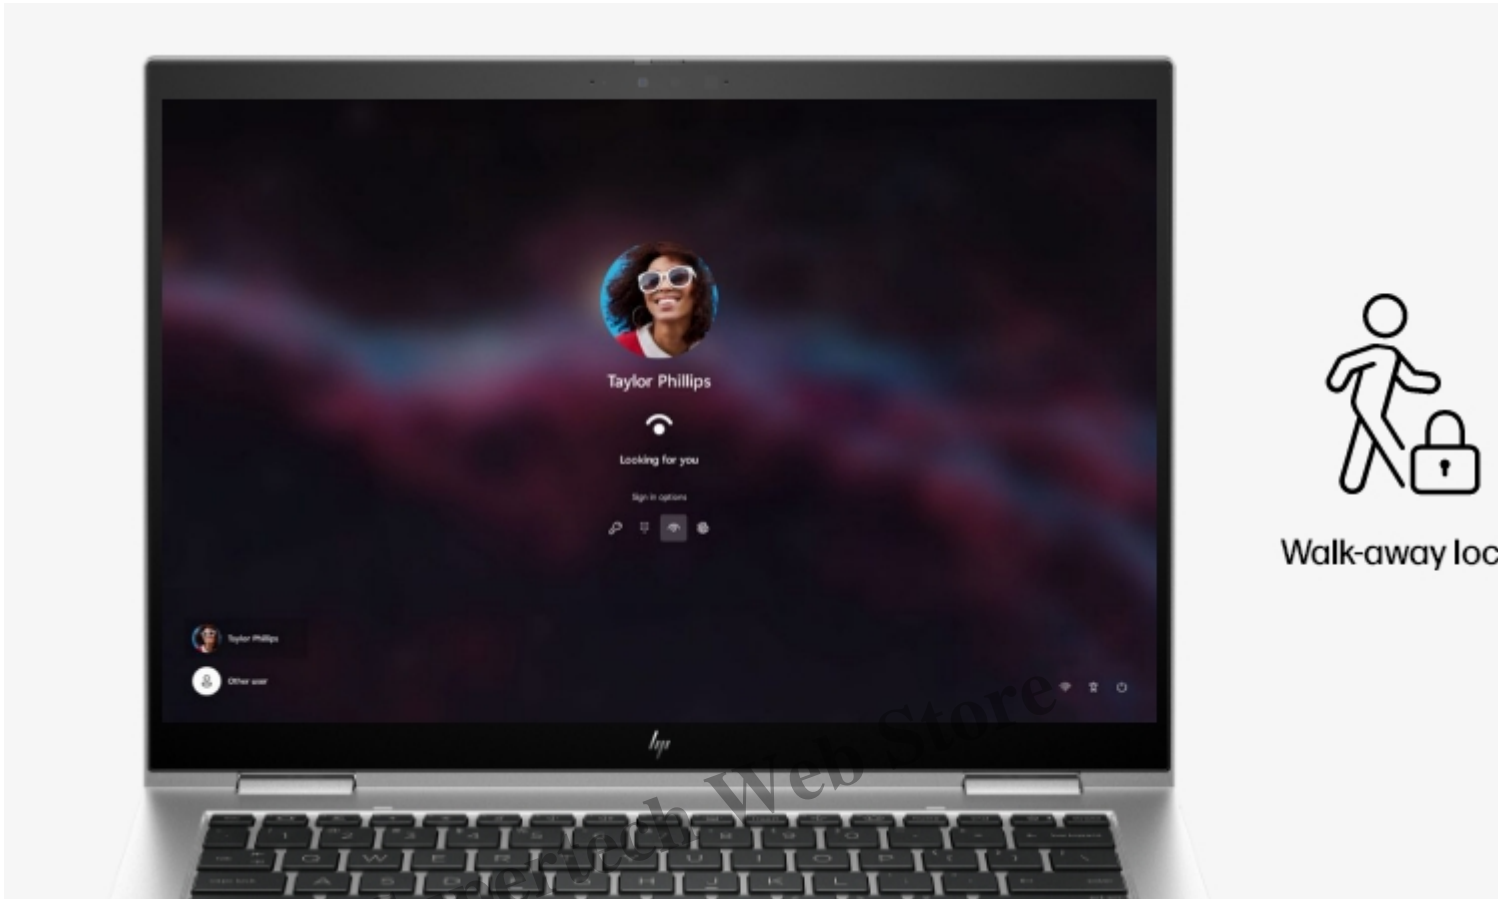

Navigate your way

Show your work or explore your creativity easily with an intuitive control touch screen or pair with the HP Rechargeable Active Pen for precise inking. *

Collaborate and engage

Clear whiteboarding while remote

Clarity and flexibility

Enjoy freedom of movement and clarity during video calls with Auto Frame and background light adjustments. Easily take breaks by clicking 'Be Right Back'*

Bring authenticity to every meeting

Look sharp with a high-resolution 5MP camera and give yourself peace of mind with HP Sure Shutter which physically blocks your webcam with a simple slide.

Privacy & security

Auto Lock and Awake

Automatically lock your PC when you walk away and unlock it when you return, using wake-on presence detection for better privacy.