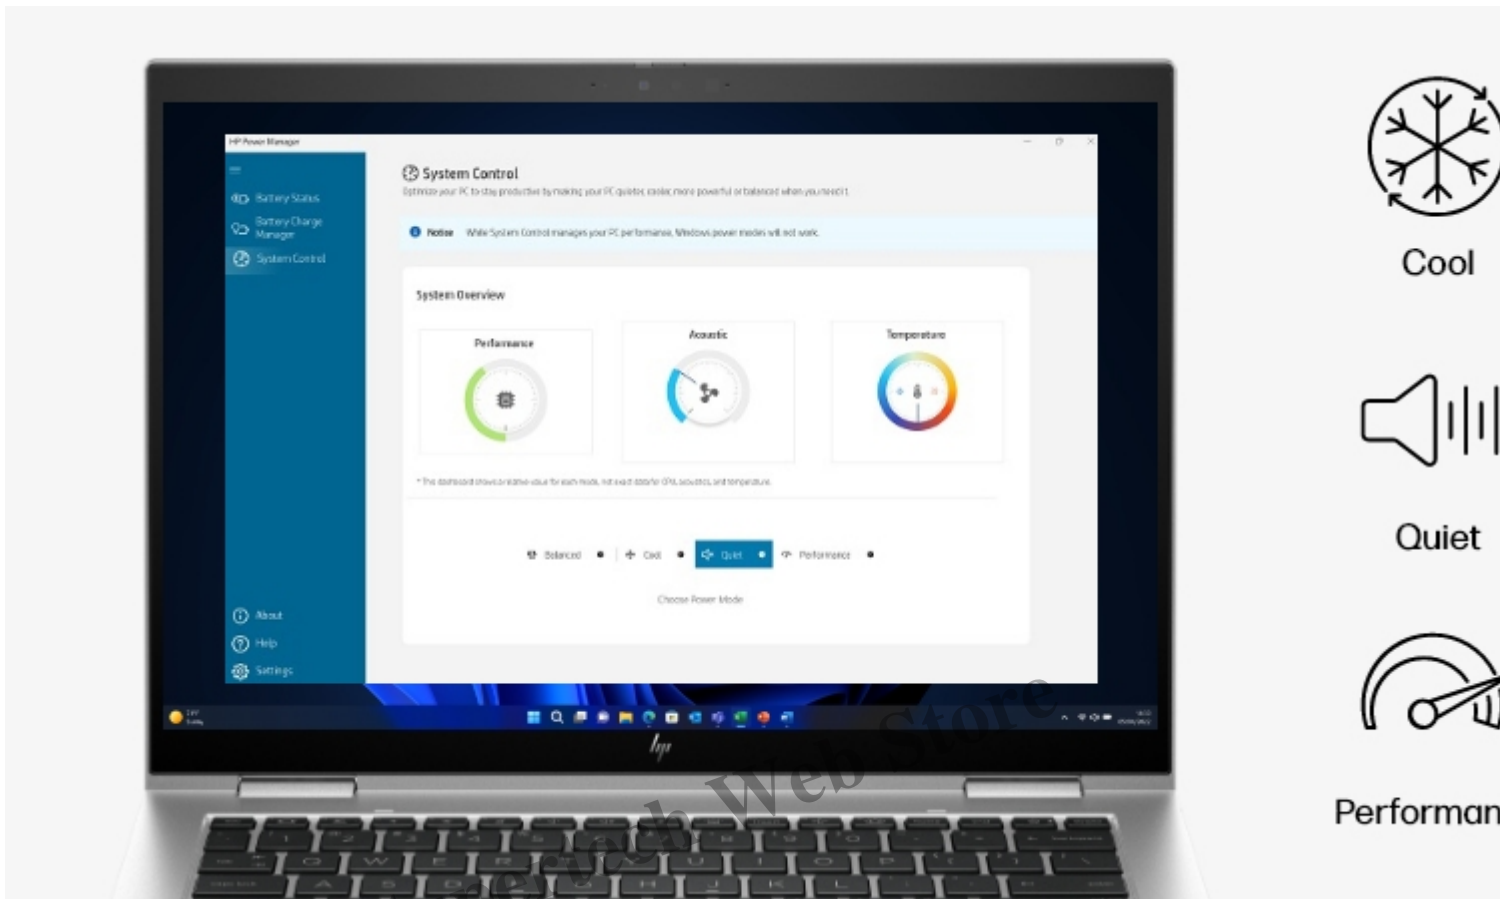

Impressive performance

Enjoy a cool and quiet PC with longer battery life and maximum performance with advanced technology processors.