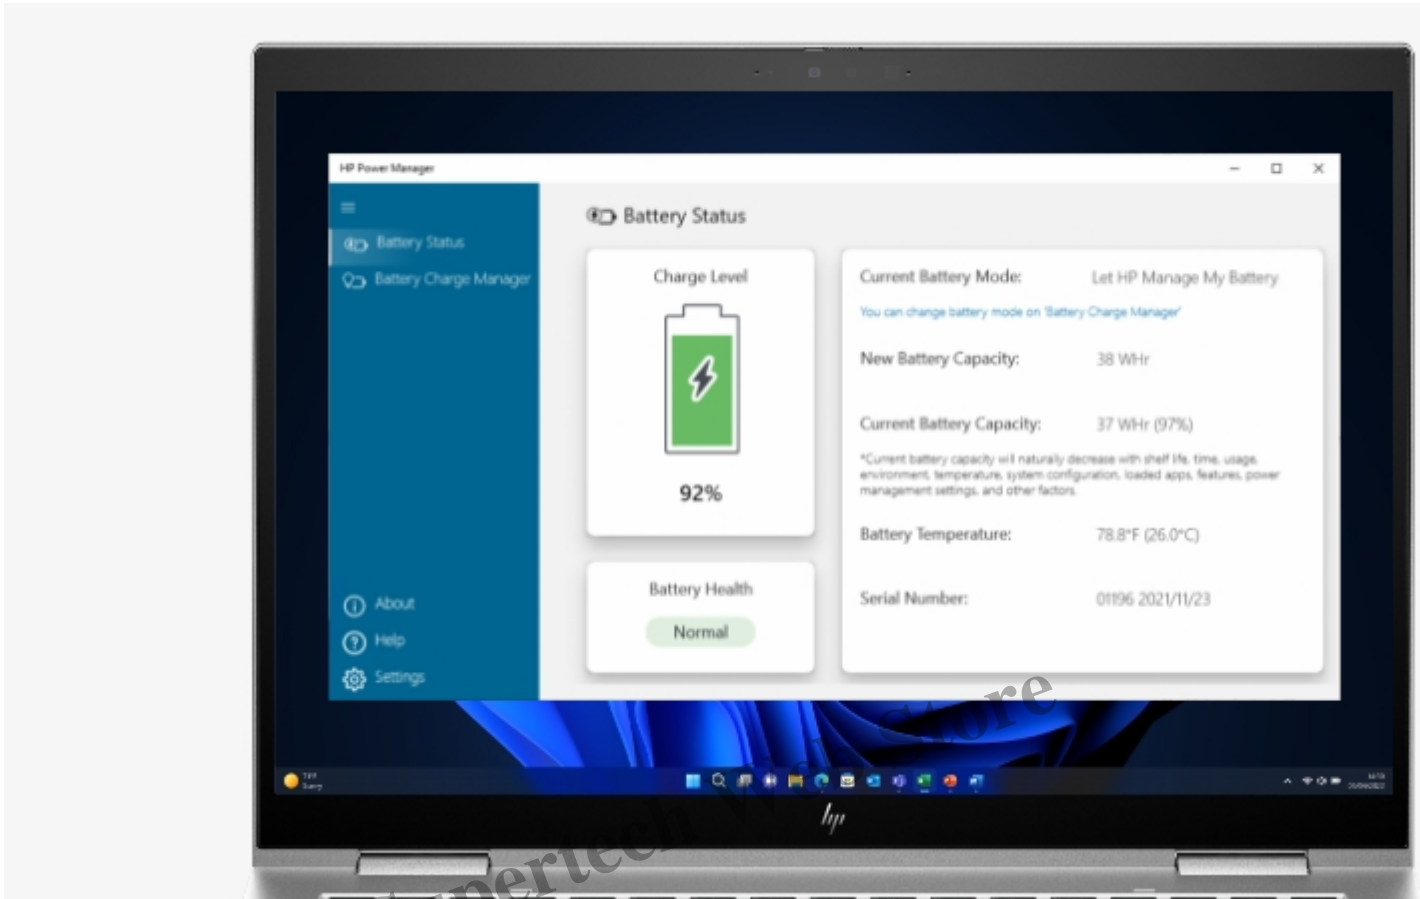

HP Power Manager

Quickly monitor and manage your battery's performance and customise charging options with the easy-to-use HP Power Manager. *