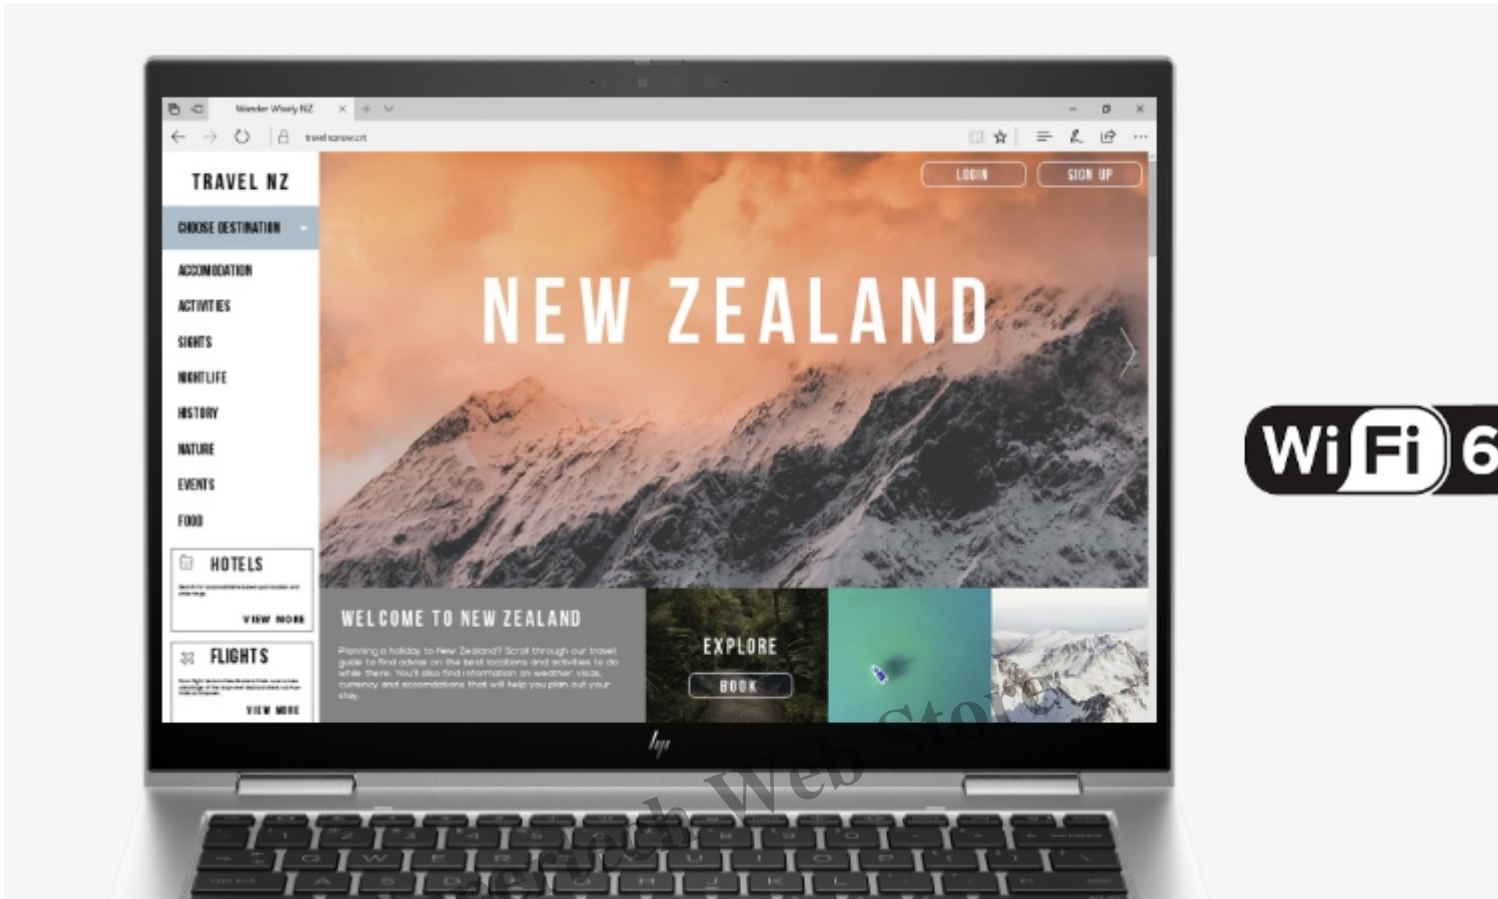

Move and work freely

Get fast and reliable connection in dense wireless environments with gigabit data rate Wi-Fi 6E.*