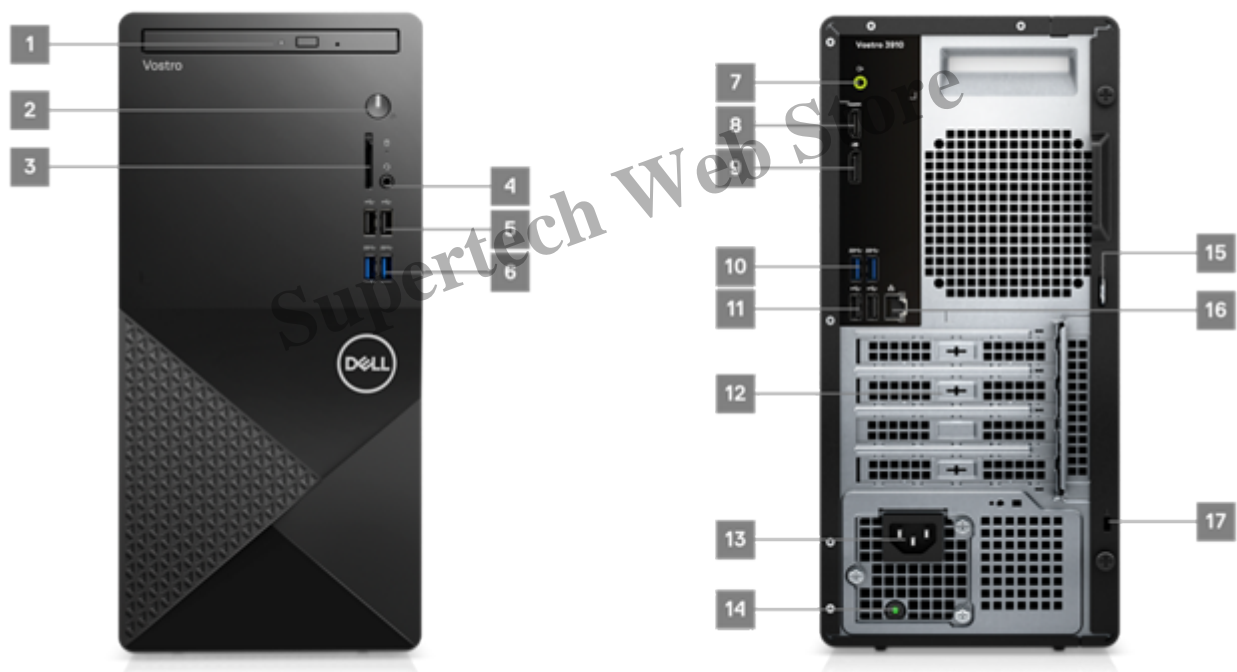

DELL DESKTOP VOSTRO 3910 CI3 12100 4GB 1TB DOS 1 YEAR ENGLISH

Description

DELL DESKTOP VOSTRO 3910 CI3 12100 4GB 1TB DOS 1 YEAR ENGLISH

The **Dell Vostro 3910 i3** desktop is designed for small business and home office users needing reliable performance. Featuring Intel Core i3-12100, 4GB RAM, and 1TB HDD with DOS, it delivers essential computing power. Available now at **Supertech**, your trusted Dell supplier in the UAE.

Vostro Desktop 3910

N3555_M2CVDT3910EMEA01

12th Gen Intel(R) Core(TM) i3-12100 processor (4-Core, 12M Cache, 3.3GHz to 4.3GHz)

180W EPA Black chassis (Silver mesh) with TPM

Vostro Desktop Shipping Box

Shipping Docs – English, Arabic, French, Turkish, Portuguese

Dell Order Information

Fixed Hardware Configuration

Ports & Slots

1. Optional Optical Disk Drive
2. Power button
3. Optional Media Card Reader
4. Combo Jack
5. 2x USB 2.0 Type A
6. 2x USB 3.2 Gen 1 Type A
7. Line Out
8. HDMI 1.4b¹
9. Display Port²
10. 2x USB 3.2 Gen 1 Type-A
11. 2x USB 2.0 Type A

- 12. Expansion Slots
- 13. Power Supply
- 14. Power Supply Diagnostics Button
- 15. Padlock Loop
- 16. RJ-45
- 17. Kensington Lock Slot

Dimensions & Weight

- 1. Height: 12.77 in. (324.36mm)
 - 2. Width: 6.06 in. (153.92mm)
 - 3. Depth: 11.50 in (292.10mm)
- Starting weight: 11.13 lb (5.25 kg)