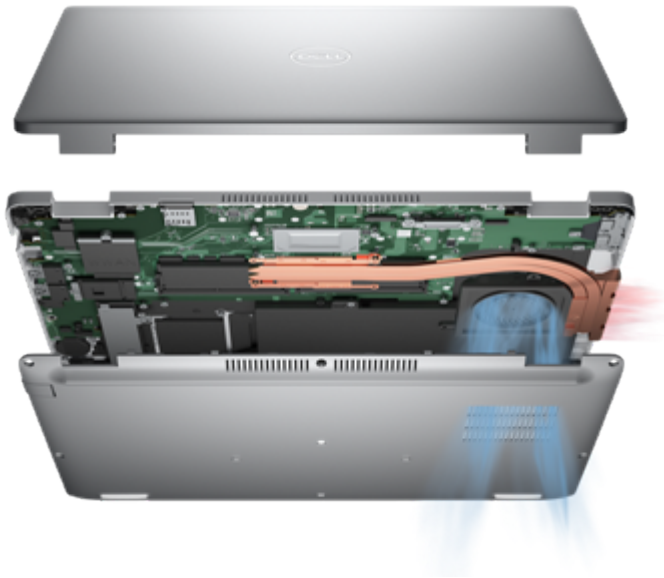

Noise Cancellation eliminates unwanted background noise as well as the background noise of the participants on your call.

Performance perfected

ExpressResponse

Based on user behavior, ExpressResponse prioritizes your CPU to improve the performance of the apps you're currently using.

Cool under pressure

New larger dual opposite outlet fan with optimized venting and other thermal improvements keep your system cool even when working with multiple applications. We offer the broadest range of settings so you can finely tune for the perfect balance of performance, cooling and battery run time.

Power every project

Enable maximum productivity in more places with 12th Gen Intel® up to Core™ i7 U-series processors and available Intel vPro®.

Storage and memory to spare

With up to 64GB DDR4 memory and up to 2TB SSD storage, no project is too big.