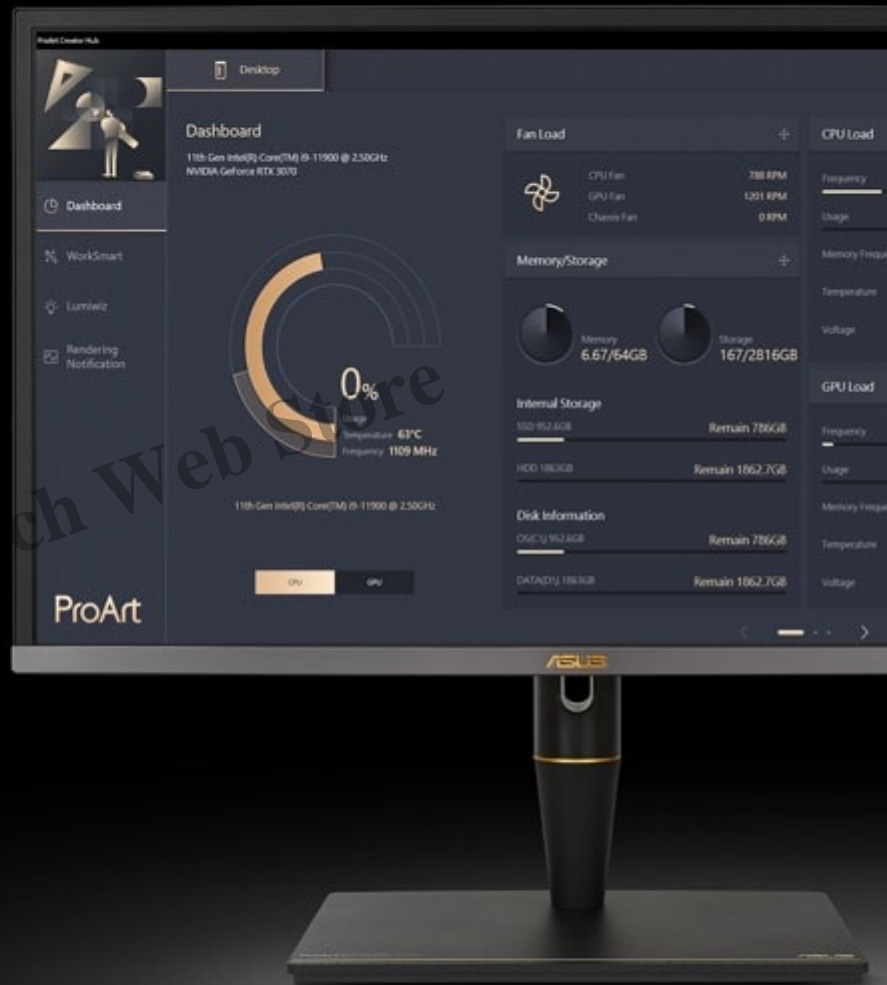

Your creation initiation

ASUS ProArt Station PD5 is the beautiful, powerful and modern desktop PC for the home or office — and engineered from the ground up to elevate every creation. With high-performance up to 11th Gen Intel® Core™ i9 processor, NVIDIA® GeForce® RTX™ 3070 graphics or NVIDIA® RTX™ A2000, PD5 powers through every creative endeavor, from audio and video editing to hardcore 3D modeling. It's packed with creator-friendly design touches, including ASUS Lumiwiz LED indicators, a tool-less hard drive cage and a power-button shield to prevent accidental shutdowns, ensuring that smooth workflows and superior productivity.

NOTIFICATION

Manage your work efficiently

ProArt Station PD5 comes with a thoughtful notification mechanism to always keep you updated on rendering progress, sending Teams messages when tasks complete. This clever little feature gives you freedom to get on with other stuff, at the computer or elsewhere, helping you to efficiently manage your workload and productivity.

PROART CREATOR HUB

Customize your personal settings

ProArt Creator Hub is your personal portal for monitor your PD5's status, personalize settings or optimize your workflow. It features an intuitive overview dashboard, and makes short work of switching between different performance modes or calibrate screen colors. It also allows you to personalize the ASUS Lumiwiz LED indicators with your own lighting effects and colors.

AUDIO

Immerse yourself in Dolby Atmos

ProArt Station PD5 comes with Dolby Atmos[®], a renowned technology that goes beyond ordinary listening experiences to puts you inside the audio — spatially. With Dolby Atmos, artists and studios can effectively position each voice, instrument or sound in 3D space. This unlocks new details in music or soundtracks, and delivers them with unparalleled clarity and depth — putting you in the center of a whole new world of audio.