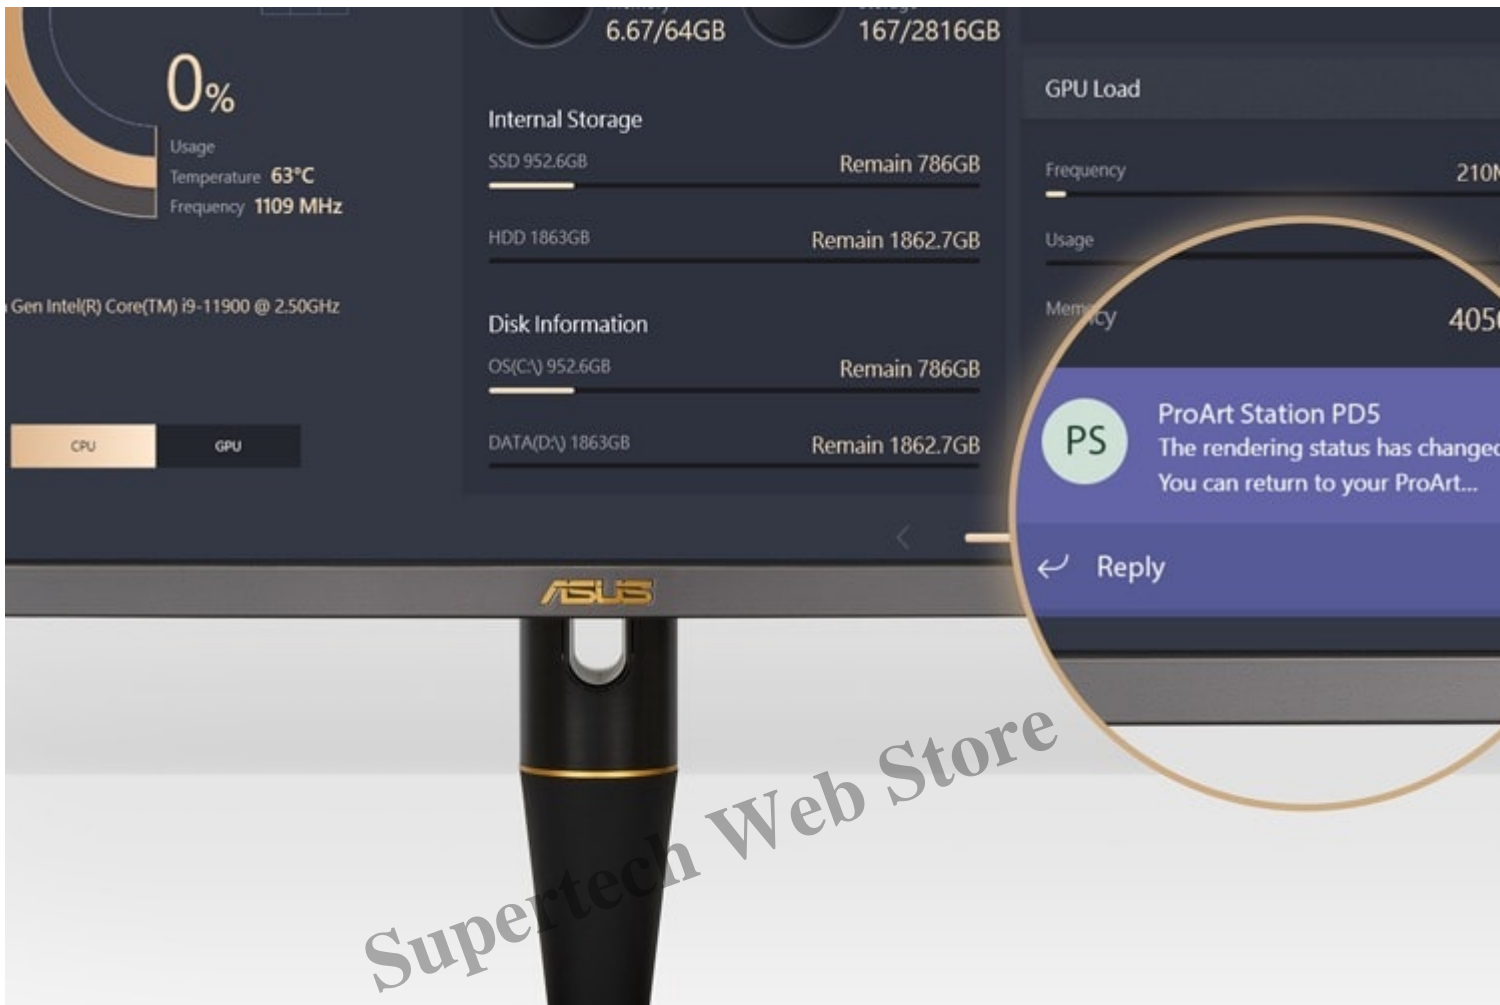

PROART CREATOR HUB

Customize your personal settings

ProArt Creator Hub is your personal portal for monitor your PD5's status, personalize settings or optimize your workflow. It features an intuitive overview dashboard, and makes short work of switching between different performance modes or calibrate screen colors. It also allows you to personalize the ASUS Lumiwiz LED indicators with your own lighting effects and colors.

AUDIO